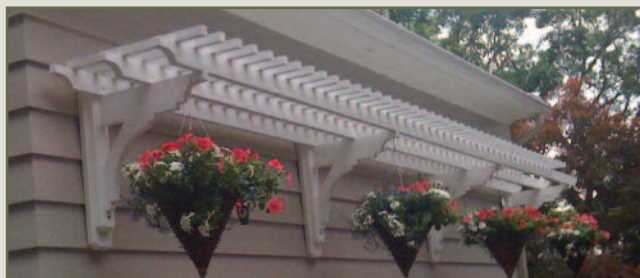

Contemporary End Bracket

Original Center Support

Craftsman Center Support

Contemporary Center Support

Craftsman Style Arbor Installation

French Door Original Style Arbor Installation

Garage Arbor Installation with Original Style

**All components
net 1 1/2"**

*Original style
shown at right;
also available in
Craftsman style*

END ARBOR BRACKETS

\$122 each

Original size: 24" x 24" (see opposite page for style photo)

Dimensions: 24" deep x 24" high • Mounting plate: 4" wide x 24" high