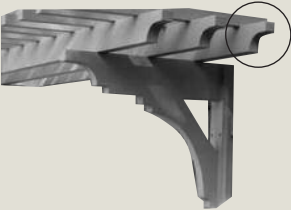

**All components
net 1 1/2"**

*Original style
shown at right;
also available in
Craftsman style*

END ARBOR BRACKETS

\$122 each

Original size: 24" x 24" (see opposite page for style photo)

Dimensions: 24" deep x 24" high • Mounting plate: 4" wide x 24" high

Bracket Sizes

24" x 12" Dimensions: 24" deep x 12" high **\$122 each**

The 24" x 12" bracket can be used in place of Center Supports in conjunction with our 24" x 24" for added strength, or by themselves.

30" x 17.5" Dimensions: 30" deep x 17.5" high **\$195 each**

30" x 30" Dimensions: 30" deep x 30" high **\$195 each**

CENTER ARBOR SUPPORT

\$ 80 each

Dimensions: Bracket: 24" length • Mounting plate: 7" wide x 5 1/2" high

LATH STRIPS *(Bracket or center support recommended for every 6 feet of lath)*

Rafters (Parallel to the Wall) available in:

1 1/2" x 3 1/2" with End Detail
(one end or both ends)

6' at \$35.00 ea.

7' at \$38.00 ea.