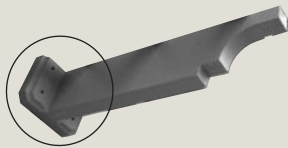

Contemporary End Bracket

Original Center Support

Craftsman Center Support

Contemporary Center Support

Craftsman Style Arbor Installation

French Door Original Style Arbor Installation

Garage Arbor Installation with Original Style

**All components
net 1 1/2"**

*Original style
shown at right;
also available in
Craftsman style*

END ARBOR BRACKETS

\$122 each

Original size: 24" x 24" (see opposite page for style photo)

Dimensions: 24" deep x 24" high • Mounting plate: 4" wide x 24" high