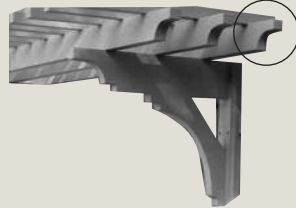

**All components
net 1 1/2"**

*Original style
shown at right;
also available in
Craftsman style*

CENTER ARBOR SUPPORT

\$ 86.00 each

Dimensions: Bracket: 24" length • Mounting plate: 7" wide x 5 1/2" high

LATH STRIPS *(Bracket or center support recommended for every 6 feet of lath)*

Rafters (Parallel to the Wall) available in:

1 1/2" x 3 1/2" with End Detail
(one end or both ends)

6' at \$44.00 ea.

7' at \$52.00 ea.

8' at \$59.00 ea.

1 1/2" x 3 1/2"
without End Detail

6' at \$41.00 ea.

7' at \$49.00 ea.

8' at \$56.00 ea.

1 1/2" Square 

6' at \$19.75 ea.

7' at \$23.17 ea.

8' at \$26.48 ea.

1 1/2" x 5 3/8" with End Detail
(one end or both ends)

6' at \$68.64 ea.