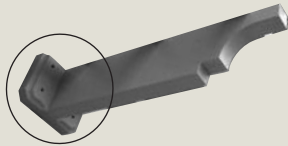

END ARBOR BRACKETS

\$135.50 each

Original size: 24" x 24" (see opposite page for style photo)

Dimensions: 24" deep x 24" high • Mounting plate: 4" wide x 24" high

Bracket Sizes

24" x 12" Dimensions: 24" deep x 12" high **\$135.50 each**

The 24"x 12" bracket can be used in place of Center Supports in conjunction with our 24"x 24" for added strength, or by themselves.

30" x 17.5" Dimensions: 30" deep x 17.5" high **\$215.00 each**

30" x 30" Dimensions: 30" deep x 30" high **\$215.00 each**

**All components
net 1 1/2"**

*Original style
shown at right;
also available in
Craftsman style*

CENTER ARBOR SUPPORT

\$ 86.00 each

Dimensions: Bracket: 24" length • Mounting plate: 7" wide x 5 1/2" high

LATH STRIPS *(Bracket or center support recommended for every 6 feet of lath)*